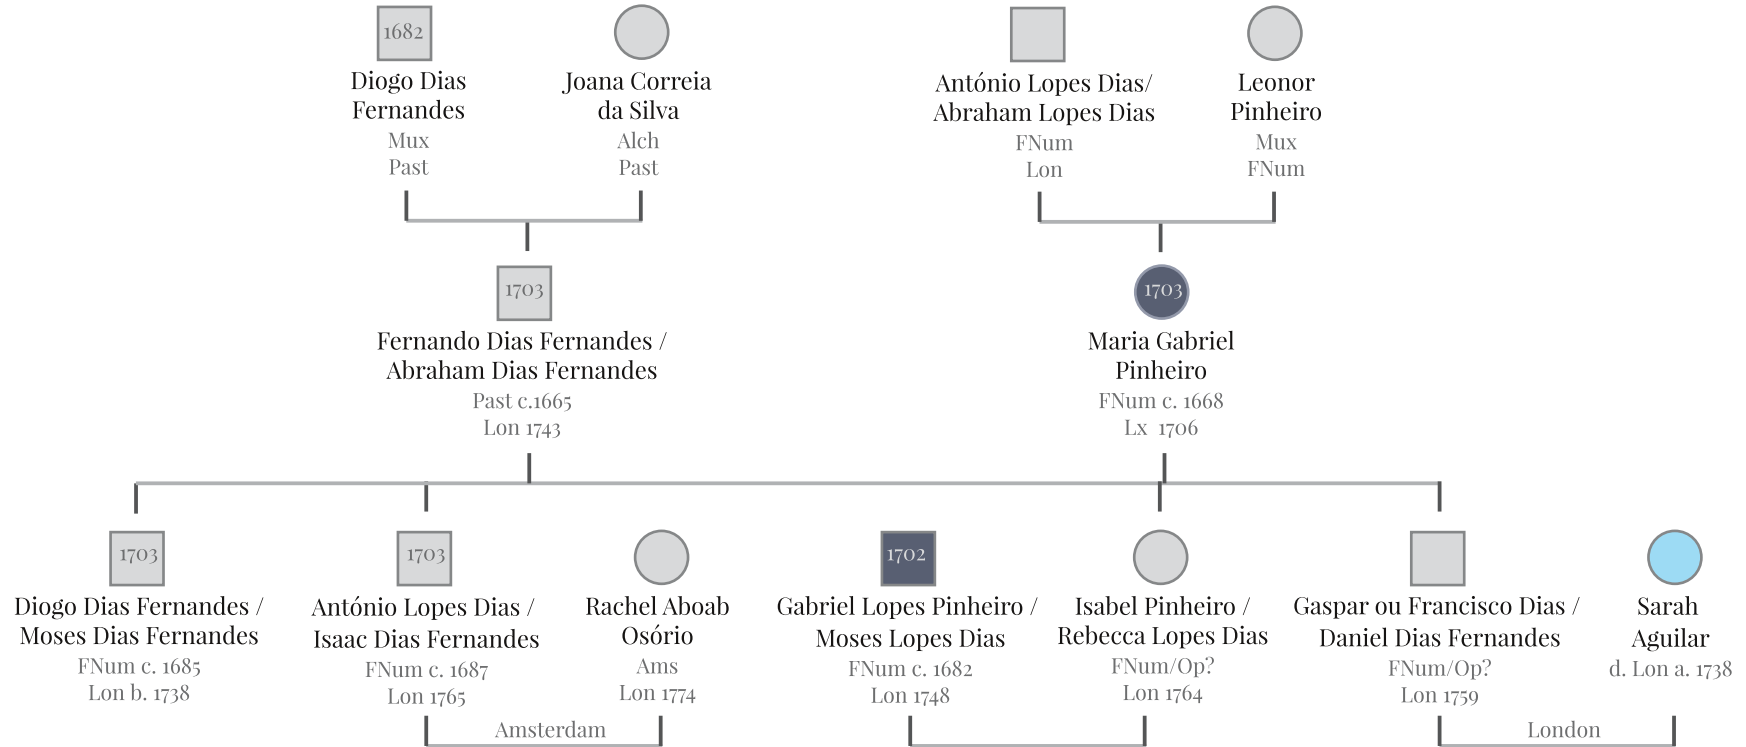

LOPES FERNANDES II

Legend:

Alch: Alcochete (Portugal)

Ams: Amsterdam

FNum: Freixo de Numão (Portugal)

Lon: London

Lx: Lisbon

Mux: Muxagata (Portugal)

Op: Oporto (Portugal)

Past: Pastrana (Spain)

■ ● Lopes Pinheiro

■ ● Lopes Pereira

1725 Year of imprisonment by Inquisition