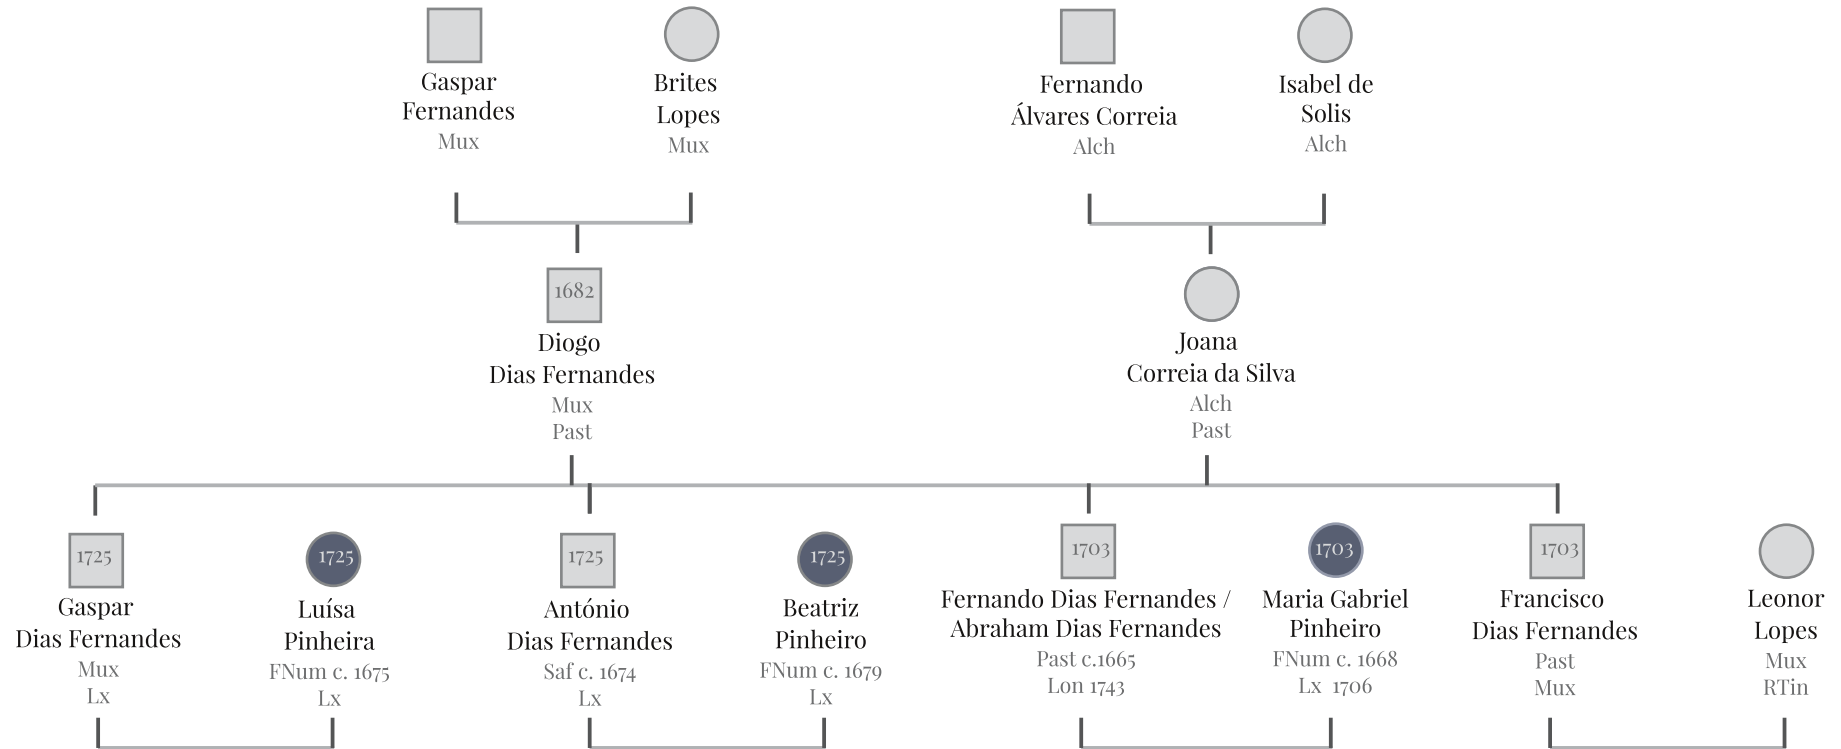

## LOPES FERNANDES I

### Legend:

Alch: Alcochete (Portugal)

FNum: Freixo de Numão (Portugal)

Lon: London

Lx: Lisbon

Mux: Muxagata (Portugal)

RTin: Rio Tinto (Portugal)

Past: Pastrana (Spain)

Saf: Safra (Spain)

■ ● Lopes Pinheiro

1725 Year of imprisonment by Inquisition